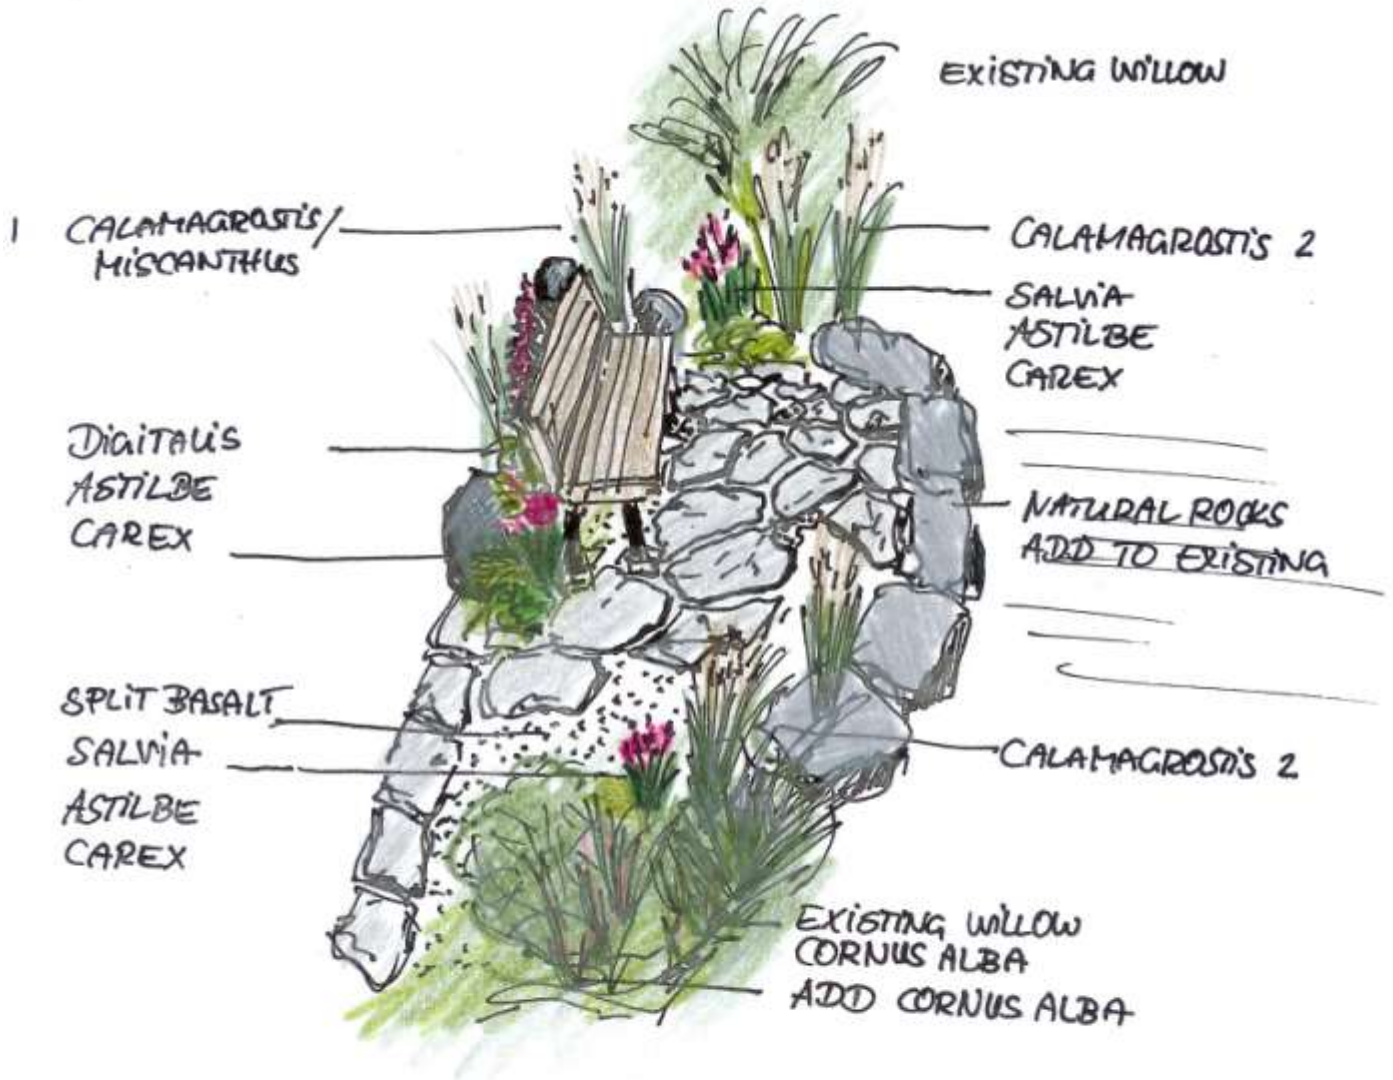

Memorial Bench at Green Lake, Whistler, B.C. – Heike Designs 2006

Designed and Installed for "The Kelty Patrick Dennehy Foundation" – 2006.

Memorial Bench at Green Lake, Whistler, B.C. – Heike Designs 2006:

Stonework by Terracraft Landscape Ltd.,
Soil and Maintenance PW Garden Care Inc.,
Plants and Details by Heike Designs.

Memorial Bench at Green Lake, Whistler, B.C. – Heike Designs 2006

BENCH AT GREEN LAKE - SUGGESTED UPGRADE -