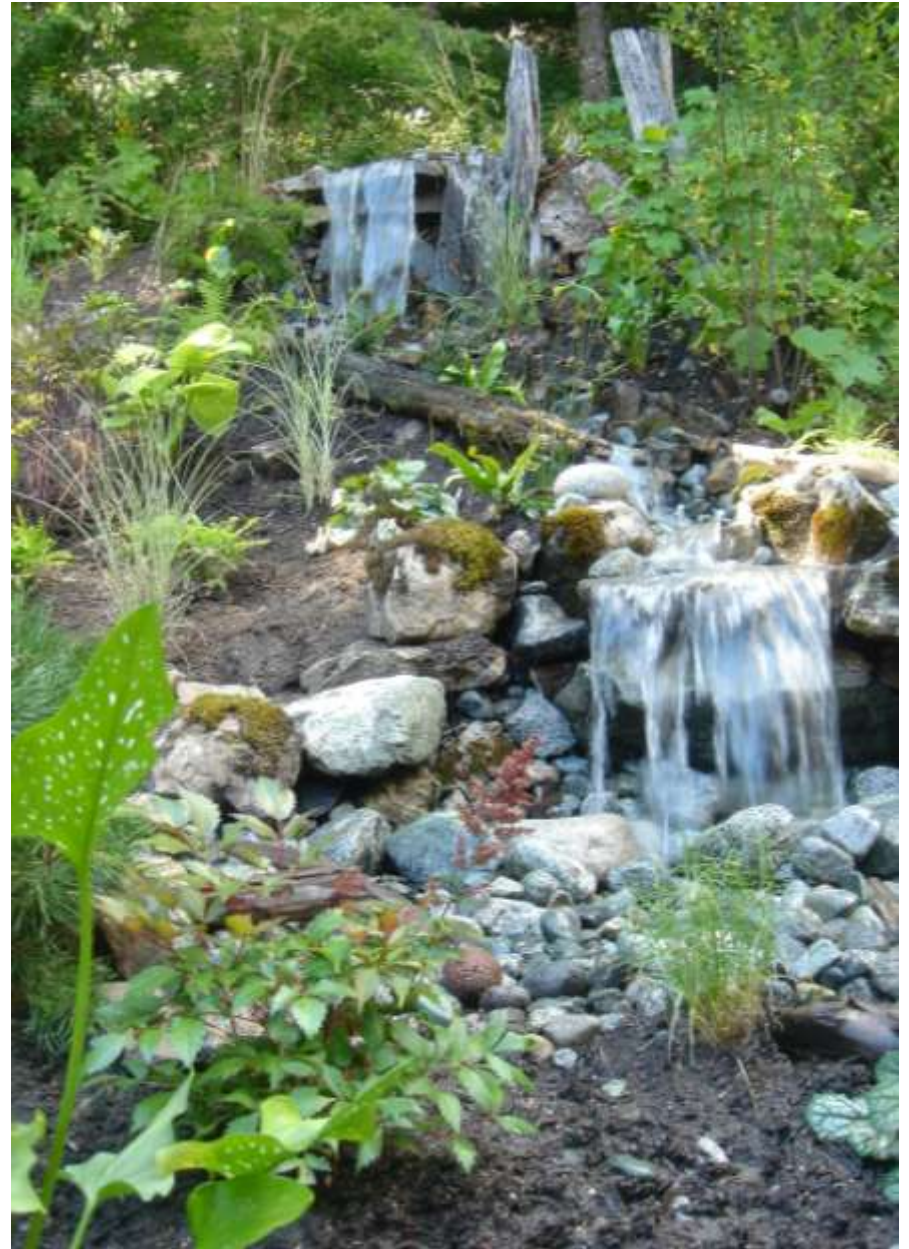

Waterfall and Garden Upgrade, Alpine Meadows Whistler, B.C. – Heike Designs 2006:

Waterfall and Garden Upgrade, Alpine Meadows Whistler, B.C. – Heike Designs 2006:

Waterfall and Garden Upgrade, Alpine Meadows Whistler, B.C. – Heike Designs 2006: