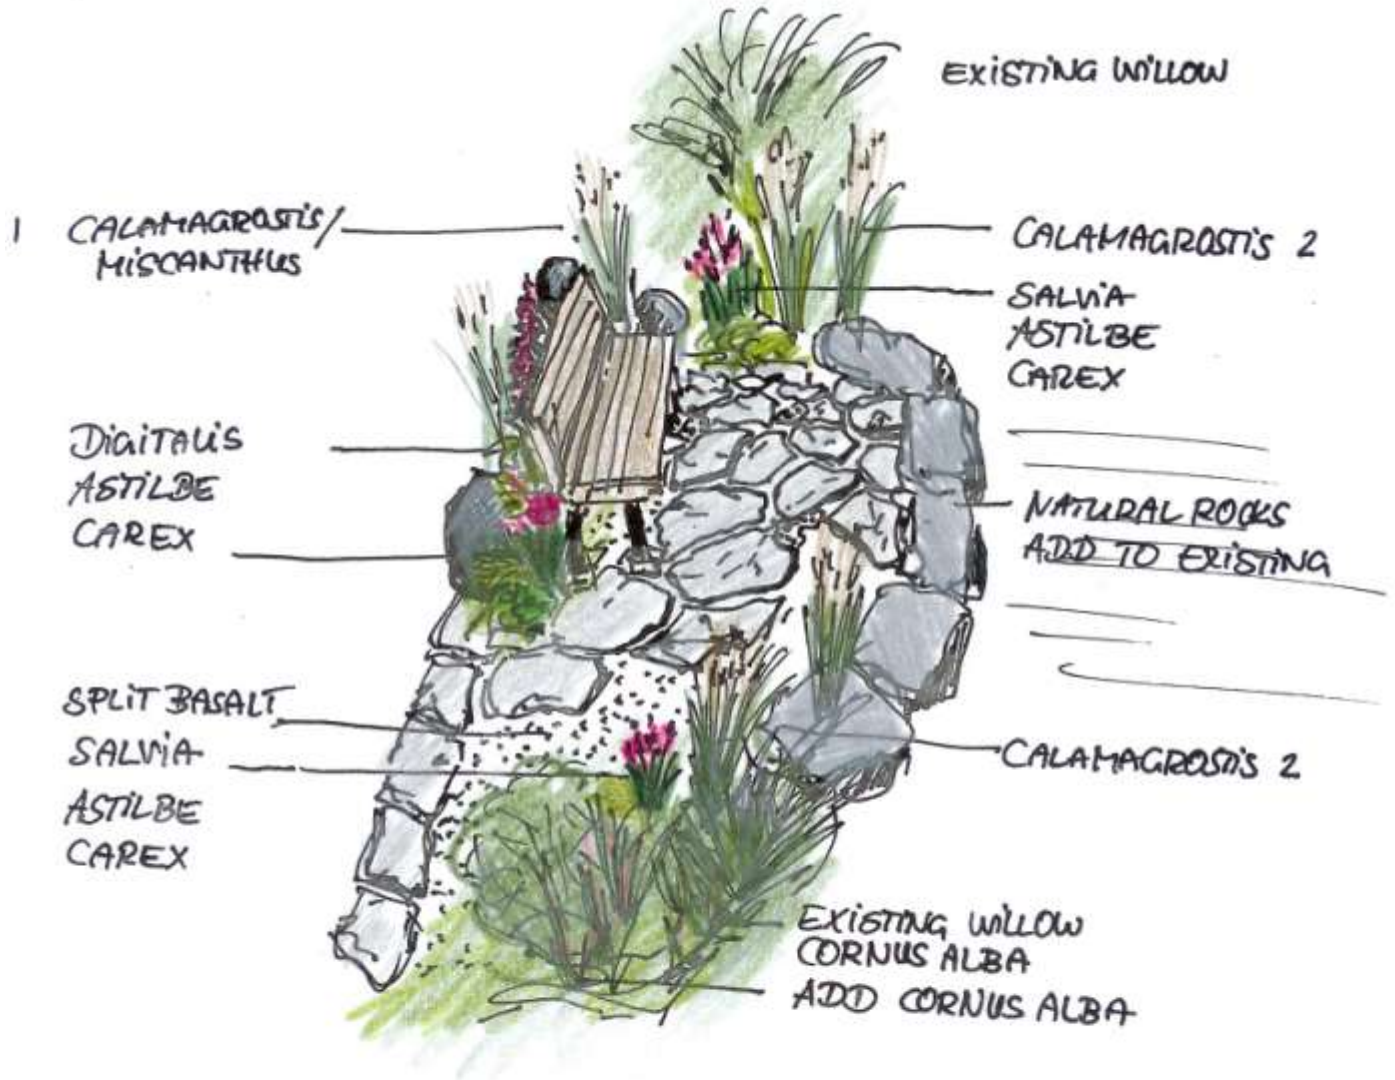

Memorial Bench at Green Lake, Whistler, B.C. – Heike Designs 2006

Designed and Installed for “The Kelly Patrick Dennehy Foundation” – 2006.

Memorial Bench at Green Lake, Whistler, B.C. – Heike Designs 2006:

Stonework by Terracraft Landscape Ltd.,
Soil and Maintenance PW Garden Care Inc.,
Plants and Details by Heike Designs.

Memorial Bench at Green Lake, Whistler, B.C. – Heike Designs 2006

BENCH AT GREEN LAKE - SUGGESTED UPGRADE -